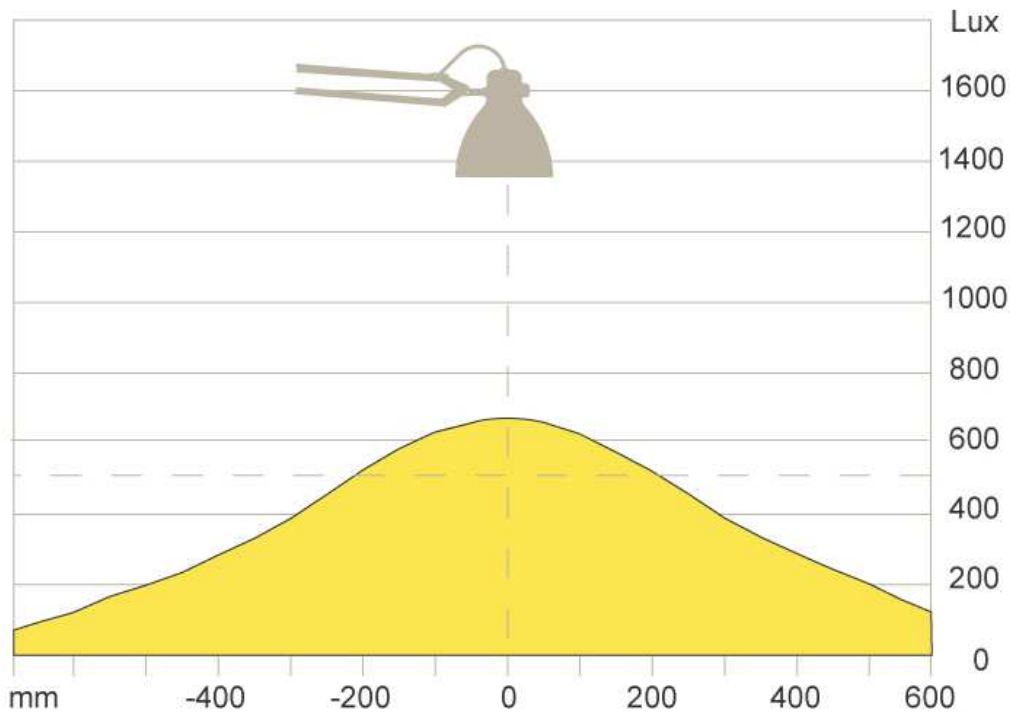

Tip! The mentioned lamp head movements make the lamp more flexible, however could possible cause the glare.

Lenses

Symmetric light distribution. The inside of the lampshade is also colored white and provides therefore the maximum efficiency. The L-1 LED has opal diffuser provides the soft light, which helps to prevent the glare.

Performance

Is delivered with 1 x TC-HSE 11 W.

Max. Bulb performance 40W.

Pic. 1: Technical drawing Task Light Luxo L1

Pic. 2: Light Distribution Curve Task Light Luxo L1

Could be delivered as:

Item No.: 5533 001