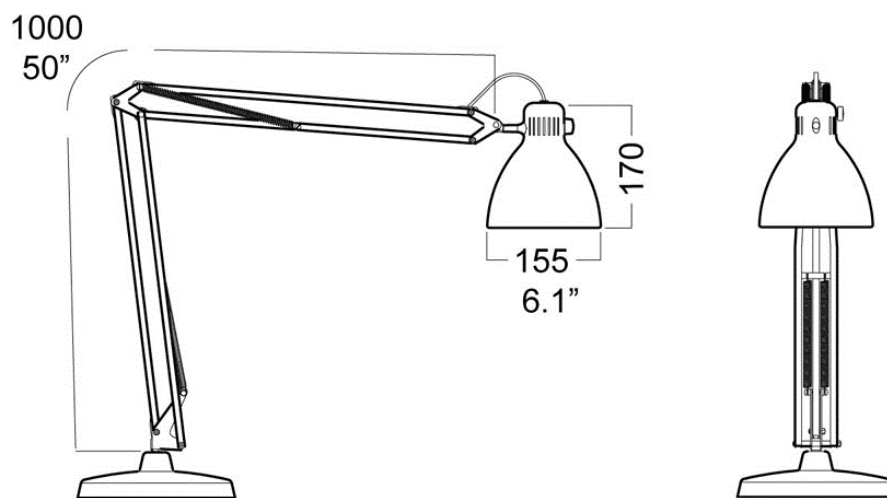

The Luxo L1 is the example of diversity, quality and elegancy that one product with long popularity can generate.

Technical Data:

- Lamp: inclusive one 15 W LED-Lamp.
- Arm length: 1040 mm.
- Color: weight.
- Inclusive Table clamps (A-clamps).

Accessories: Table foot optional.

Produkt Information Luxo L1 Arbeitsplatzleuchte S. 1

Produkt Information

Technical description

Case material & Color

Paralell, spring balanced tripple swivel arm from steel and lampshade from aluminium. The arm length is 100 cm. It is possible to make with lamp head the up-and-down movement as well as rotating moves.

Tip! The mentioned lamp head movements make the lamp more flexible, however could possible cause the glare.

Lenses

Symmetric light distribution. The inside of the lampshade is also colored white and provides therefore the maximum efficiency. The L-1 LED has opal diffuser provides the soft light, which helps to prevent the glare.

Performance

Is delivered with 1 x TC-HSE 11 W.

Max. Bulb performance 40W.

Pic. 1: Technical drawing Task Light Luxo L1

Pic. 2: Light Distribution Curve Task Light Luxo L1

Could be delivered as:

Item No.: 5533 001